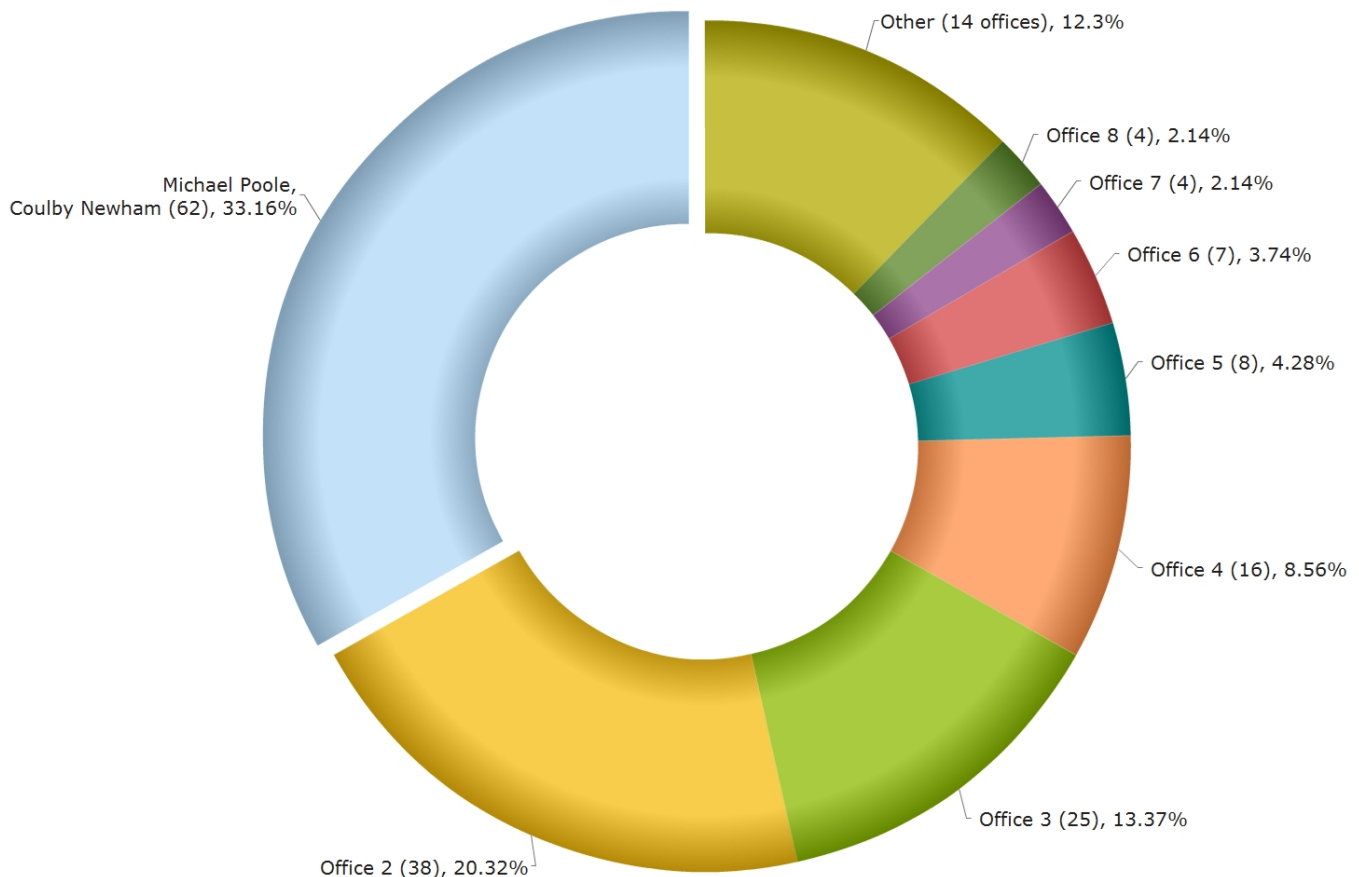

Office with most Sold STC properties registered online in TS7,TS8*

MICHAEL POOLE

Date: 07-01-2011 to 24-06-2011

- Property Status: SSTC
- Beds from: All to: All
- Price from: All to: All
- Property Type: Any